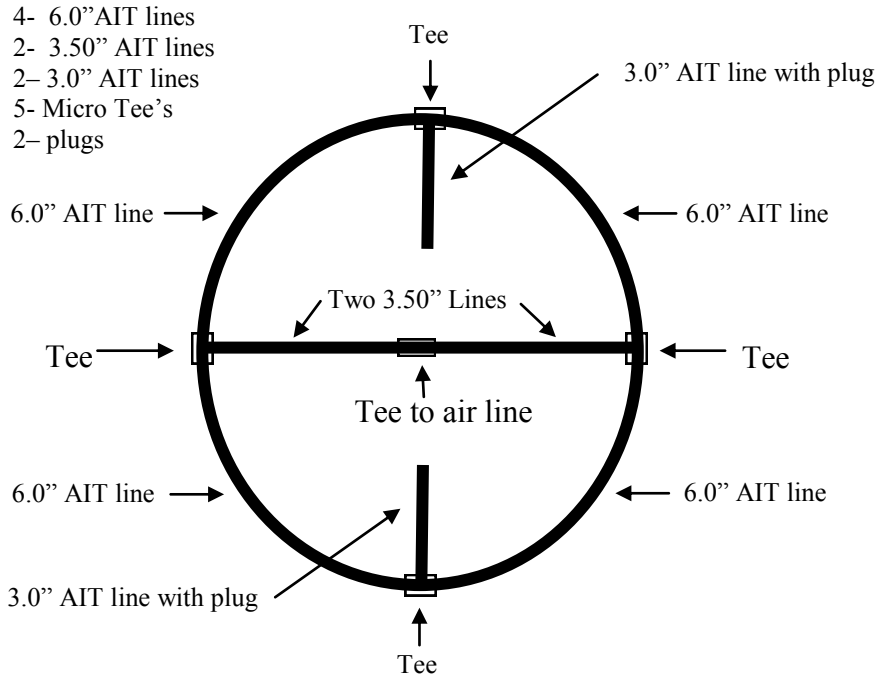

AIT Spider for Soil Assembly Guide (Single outlet air pump)

AIT Spider for Hydroponics Assembly Guide (For single or dual outlet air pump)

Note: All eight AIT lines get one weight. Add the weight to each line so you don't forget before installing the tee's or plugs. Weights are not shown on diagram, see photo.