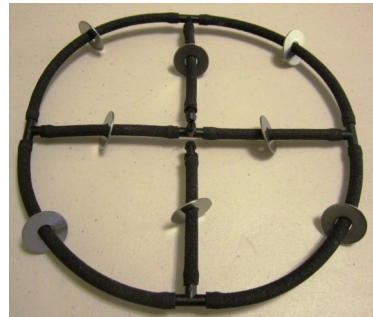

AIT Spider for Soil Assembly Guide (Single outlet air pump)

AIT Spider for Hydroponics Assembly Guide (For single or dual outlet air pump)

Note: All eight AIT lines get one weight. Add the weight to each line so you don't forget before installing the tee's or plugs. Weights are not shown on diagram, see photo.