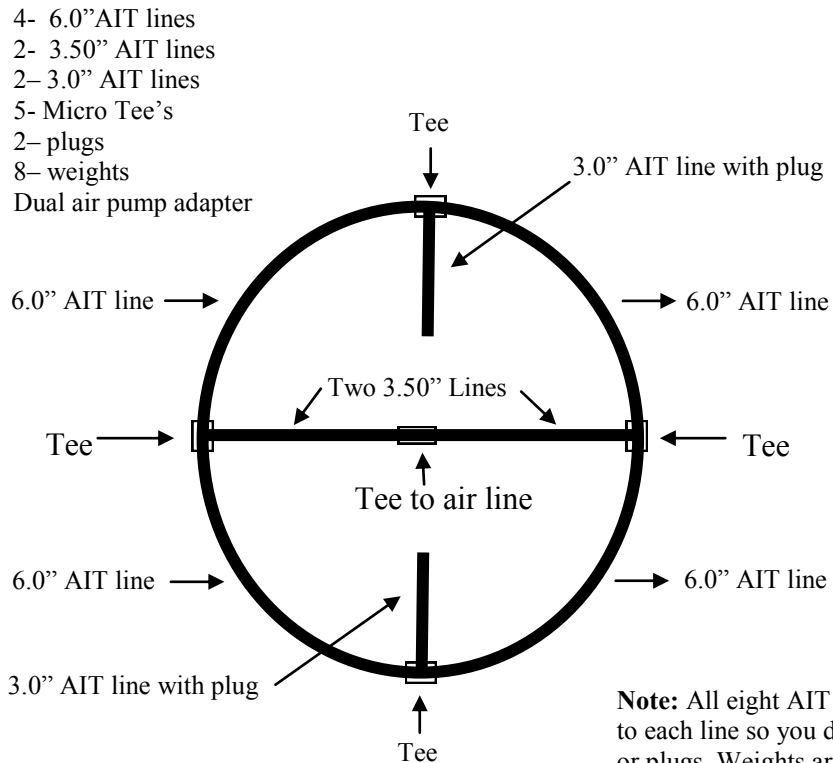

AIT Spider for Soil Assembly Guide (Single outlet air pump)

AIT Spider for Hydroponics Assembly Guide (For single or dual outlet air pump)

Note: All eight AIT lines get one weight. Add the weight to each line so you don't forget before installing the tee's or plugs. Weights are not shown on diagram, see photo.