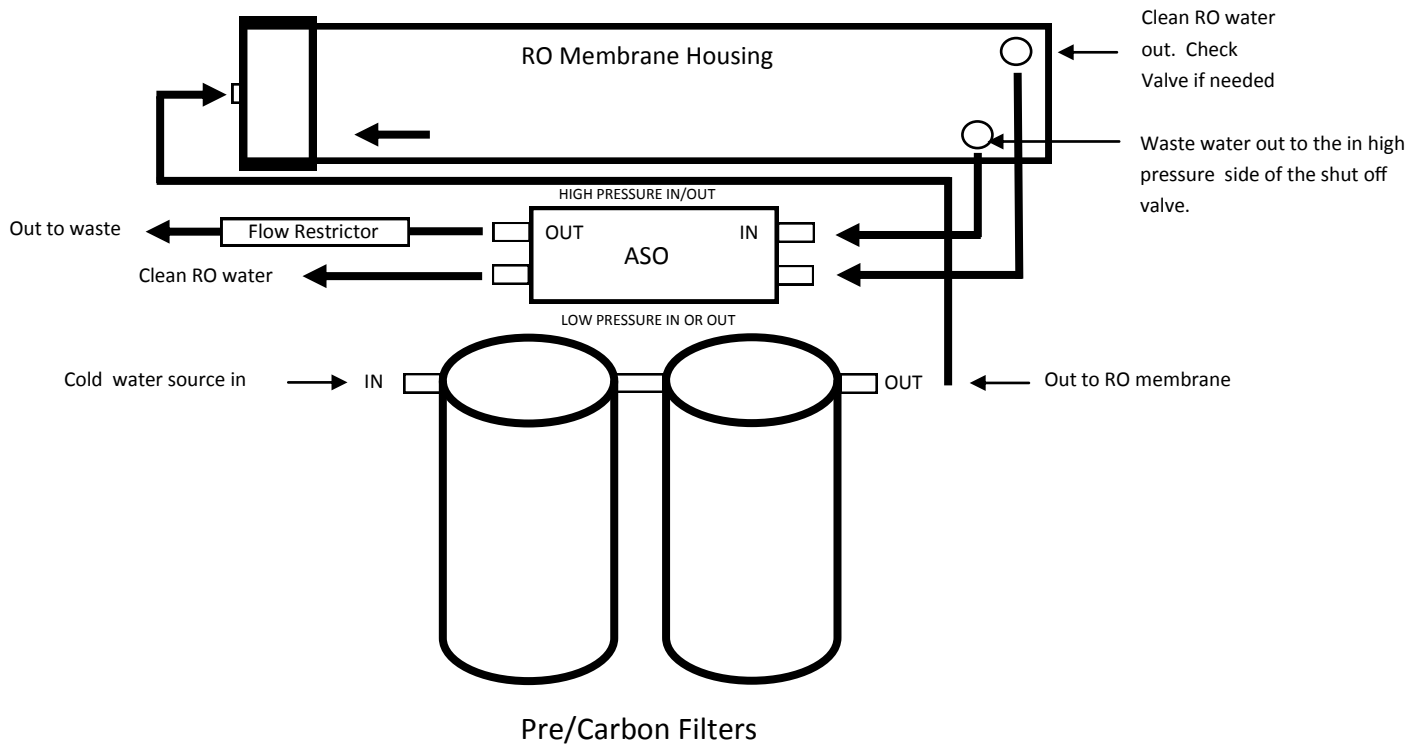

Automatic Shut Off Valve (ASO) Diagram For Reverse Osmosis System

Shuts off waste water from exiting the RO system

Eco Flow 2 or three stage reverse osmosis system with automatic shut off valve installed.